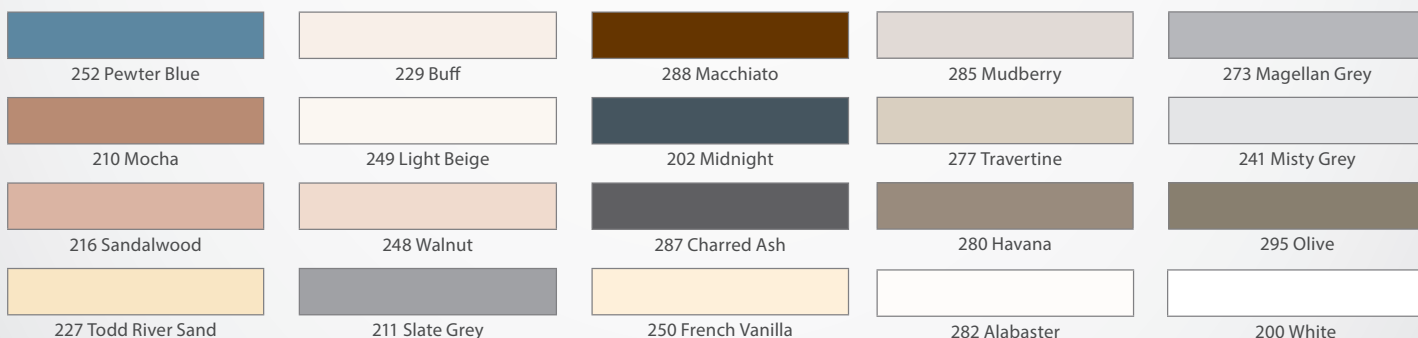

ARDEX FG 8

Highly Versatile Flexible Coloured Grout

ARDEX FG 8 is a smooth, flexible cement-based grout with improved colour integrity. ARDEX FG 8 is suitable for tile joints 1-8mm wide and is exceptionally easy to use on walls and floors. **LOW VOC**  

SURFACES

- Floors, Walls

COLOURS

- See ARDEX Website for Colour Selection

COVERAGE

- See ARDEX Website for Coverage Chart

PACKAGING

- 1.5kg, 5kg and 20kg